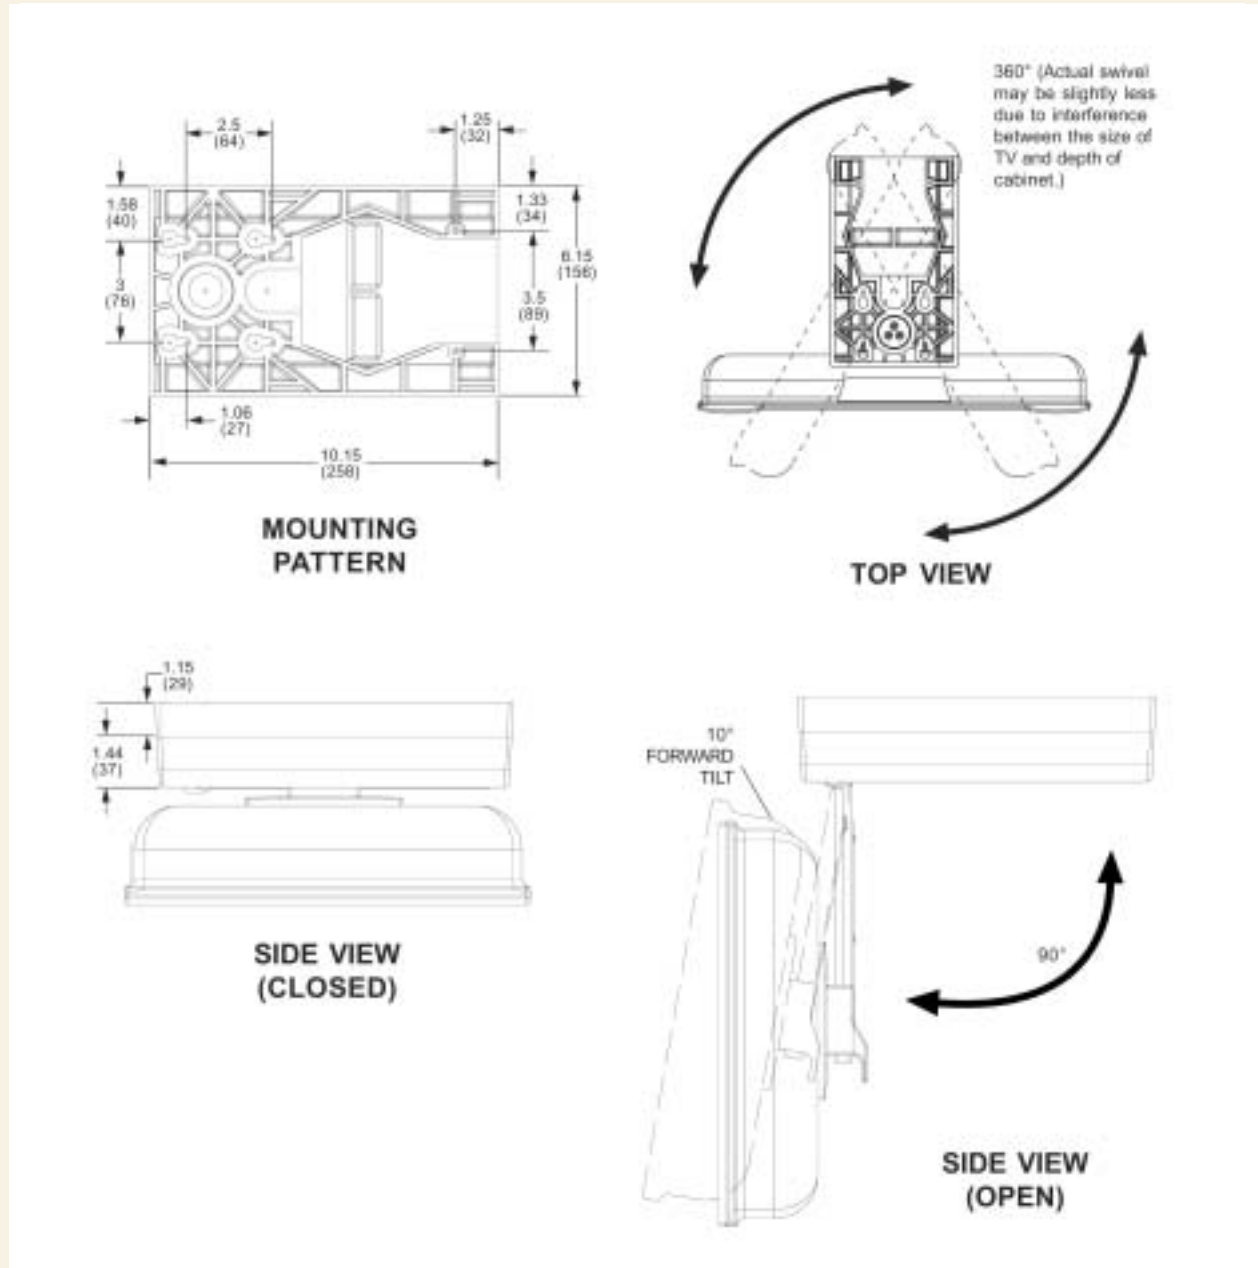

(Silver) AN-PUCM

(Black) AN-PUCMB

(White) AN-PUCMW

Under Counter Mounting Bracket

Accommodates 13" and 15" AQUOS™ Liquid Crystal Televisions

Dimensions

Product specifications and design subject to change without notification.

Manufacturer's Limited Warranty: 5 Year Parts and Labor

See Operation Manual or your dealer for complete details.

TV screen sizes measured diagonally.

Sharp Electronics Corporation

Sharp Plaza, Mahwah, NJ 07430-2135

For more information call: 1-800-BE-SHARP or email at: conlcd@sharpsec.com

www.sharpsusa.com

© 2003 Sharp Electronics Corporation SV-02-546/12-08-03

SHARP

..... be sharp